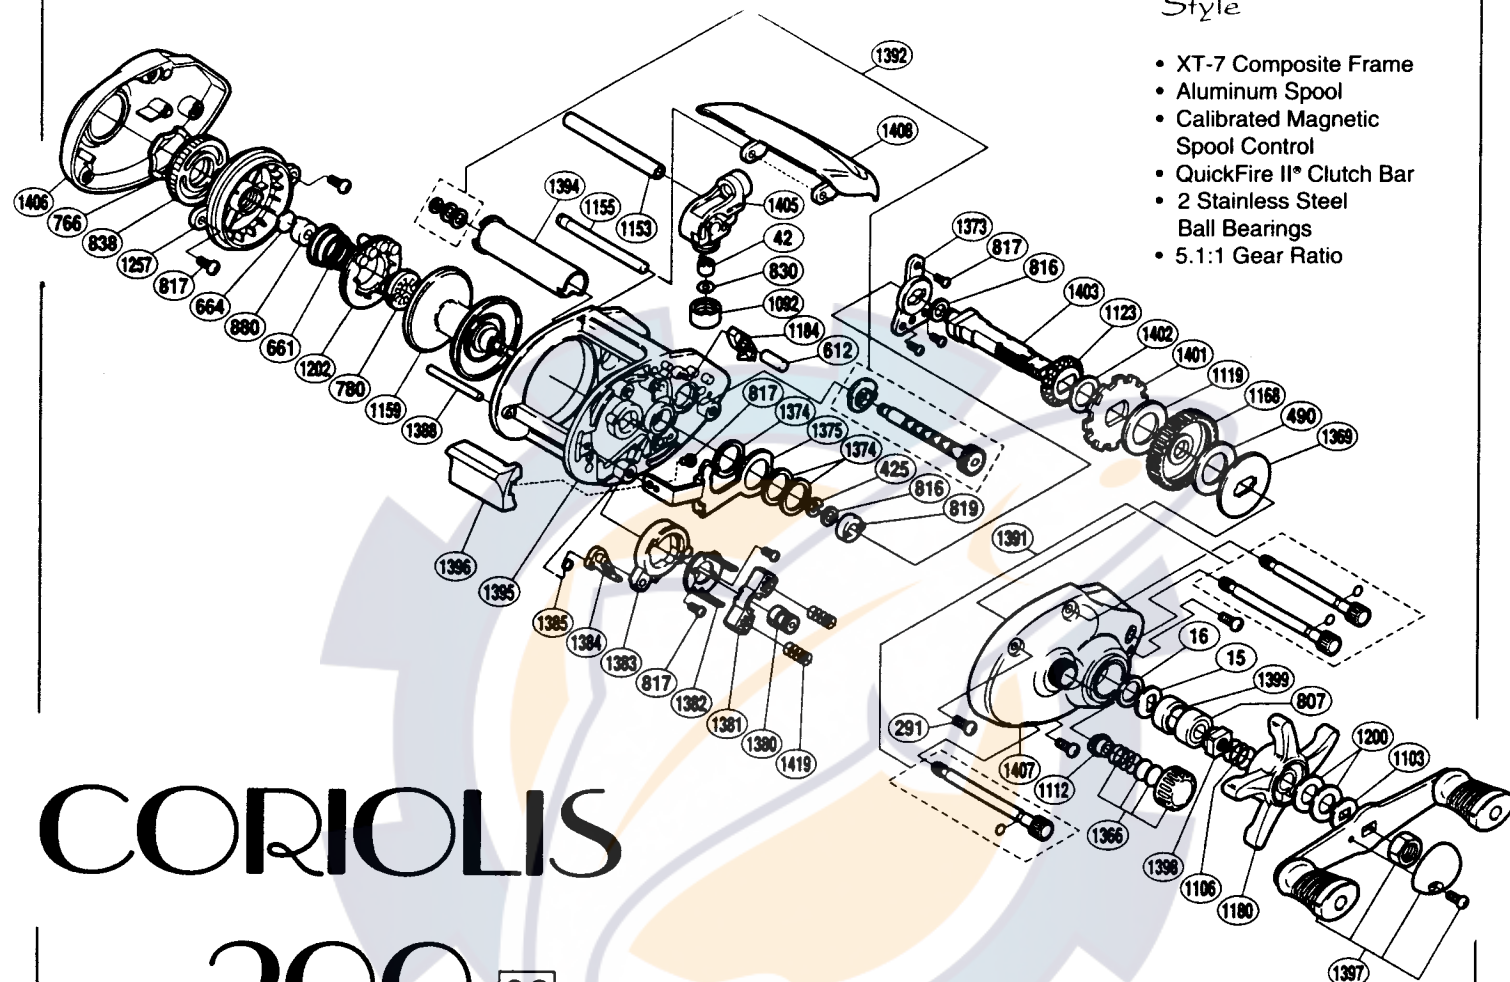

**BANTAM® CORIOLIS™**  
Baitcasting Reels

*Style*

- XT-7 Composite Frame
- Aluminum Spool
- Calibrated Magnetic Spool Control
- QuickFire II® Clutch Bar
- 2 Stainless Steel Ball Bearings
- 5.1:1 Gear Ratio

## 200 93

**EXPLODED PARTS VIEW**

MODEL NO.	LINE CAPACITY	GEAR RATIO	WT. (OZ.)	BEARINGS
CO-200A	10/210, 12/150, 14/140	5.1:1	9.2	2-ball

Coriolis™ has plenty of style. It has a sleek design, only the necessary features, and solid operation - a real pleasure to fish. In fact, the Coriolis™ and Citica™ are very similar. The differences between them is color and the anti-reverse. Coriolis™ has a standard dog and pawl anti-reverse system instead of Citica's SuperStopper™.